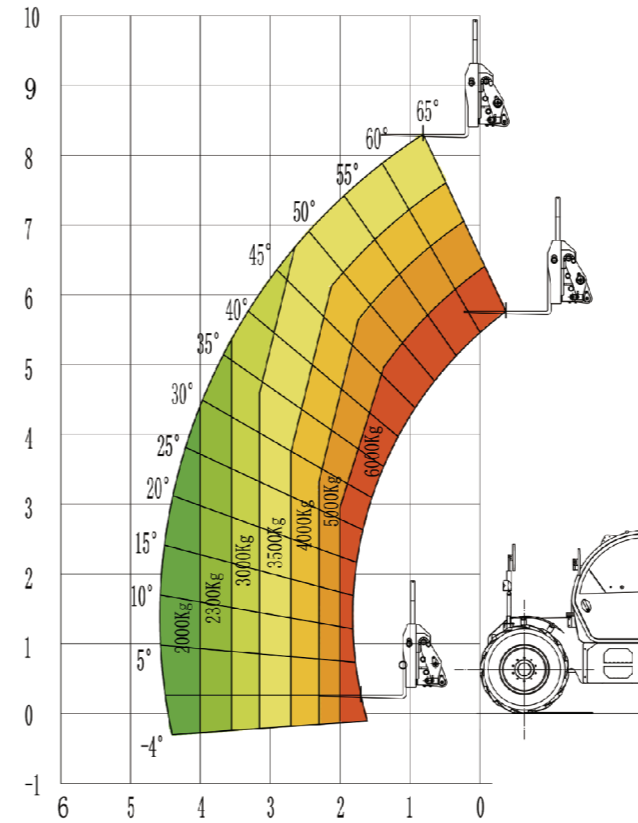

Telehandler

MVT6008

8m Working height
6000kg Load capacity

MAVERICK

7200 White
St. Fort Worth TX 76135
United States

+1 786.340.6550
www.maverickmth.com

Load Chart

Various replaceable attachment

- Installation of attachment adopts quick change mode, which can quickly switch attachments to achieve the operation requirements of different functions.

Machine Parameters

System	Measurements	Metric
	Max. Lift Capacity	6000kg
	Max. Lift Height	8300mm
	Max. Outreach at Max Height	770mm
	Max. Working Distance	4500mm
Machine Parameters	Weight	11700kg
	Ground Clearance	430mm
	Min. Turning radius	4200mm
	Driving Speed	35km/h
Power System	Gradeability	50%
	Power Source	Cummins QSF 3.8
	Emissionstander	Euro V
	Rated power	90kW/ (100kW)
Driving System	Max. Torque	500/1500Nm/rpm (550/1500Nm/rpm)
	Driving mode	Hydrostatic Drive
	Driving	4x4
	Steering Mode	2ws,Crab Steer,4ws
Tank Capacity	Tires	15.5-25-20PR-TL
	Fuel Tank Capacity	150L
	Hydraulic Oil Capacity	180L