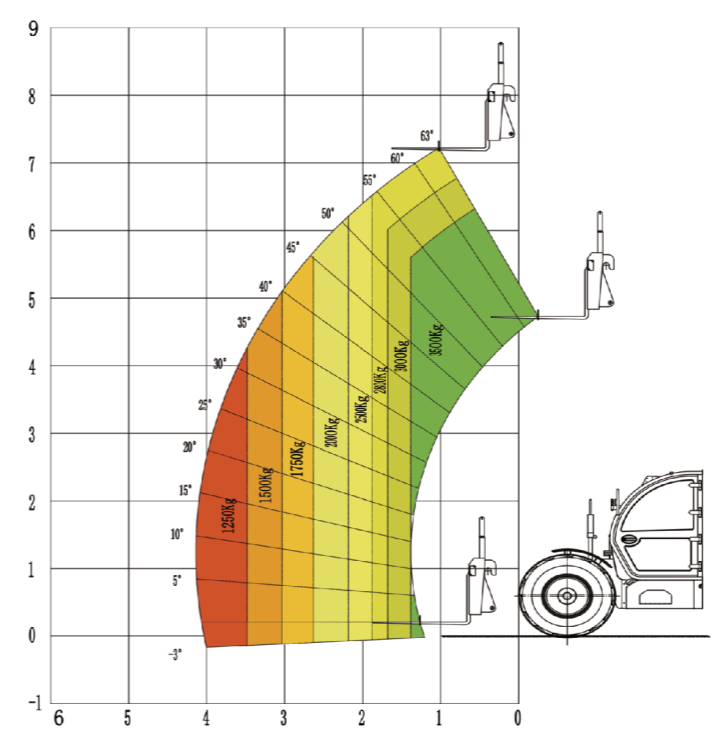

# MVT3507

**7.15m** **3500kg**  
Working height Load capacity

**MAVERICK**  
7200 White  
St. Fort Worth TX 76135  
United States

**+1 786.340.6550**  
[www.maverickmth.com](http://www.maverickmth.com)

## Load Chart

## Machine Parameters

System	Measurements	Metric
Machine Parameters	Max. Lift Capacity	3500kg
	Max. Lift Height	7150mm
	Max. Outreach at Max Height	950mm
	Max. Working Distance	4010mm
	Weight	8250kg
Power System	Ground Clearance	400mm
	Min. Turning radius	3800mm
	Driving Speed	40km/h
	Gradeability	55%
	Power Source	Cummins QSF 3.8
Driving System	Emissionstander	Euro V
	Rated power	90kW
	Max. Torque	500/1500Nm/rpm
	Driving mode	Hydrostatic Drive
Tank Capacity	Driving	4x4
	Steering Mode	2ws,Crab Steer,4ws
	Tires	405/70-24-16PR-TL
Fuel Tank Capacity	Fuel Tank Capacity	120L
	Hydraulic Oil Capacity	150L