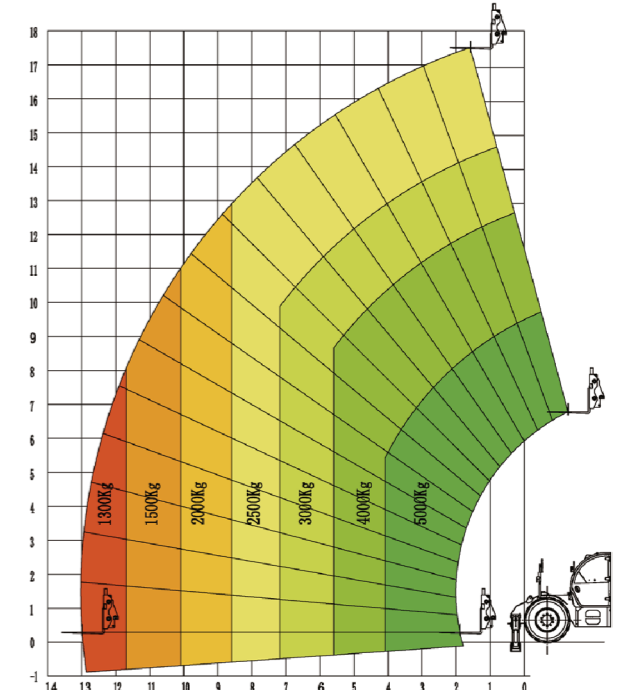

# MVT5018

**18m** Working height  
**5000kg** Load capacity

**MAVERICK**

7200 White  
St. Fort Worth TX 76135  
United States

+1 786.340.6550  
[www.maverickmth.com](http://www.maverickmth.com)

## Load Chart

Outrigger Up

Outrigger Down

## Machine Parameters

System	Measurements	Metric
Machine Parameters	Max. Lift Capacity	5000kg
	Max. Lift Height	17600mm
	Max. Outreach at Max Height	1460mm
	Max. Working Distance	13100mm
	Weight	14830kg
	Ground Clearance	450mm
	Min. Turning radius	4300mm
Power System	Driving Speed	35km/h
	Gradeability	45%
	Power Source	Cummins QSF 3.8
	Emissionstander	Euro V
Driving System	Rated power	100kW
	Max. Torque	550/1500Nm/rpm
	Driving mode	Hydrostatic Drive
	Driving	4x4
Tank Capacity	Steering Mode	2ws,Crab Steer,4ws
	Tires	17.5-25-20PR-TL
	Fuel Tank Capacity	150L
	Hydraulic Oil Capacity	180L