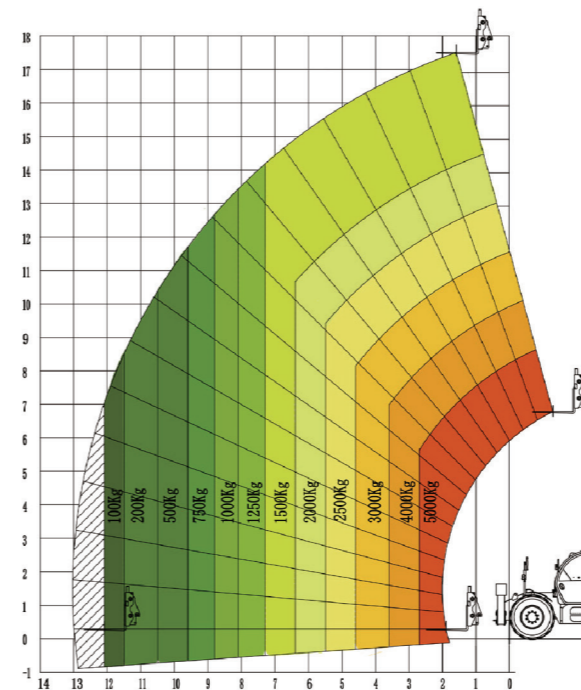

# MVT5018

**18m** Working height  
**5000kg** Load capacity

**MAVERICK**

7200 White  
St. Fort Worth TX 76135  
United States

+1 786.340.6550  
[www.maverickmth.com](http://www.maverickmth.com)

## Load Chart

Outrigger Up

Outrigger Down

## Machine Parameters

System	Measurements	Metric
Machine Parameters	Max. Lift Capacity	5000kg
	Max. Lift Height	17600mm
	Max. Outreach at Max Height	1460mm
	Max. Working Distance	13100mm
	Weight	14830kg
	Ground Clearance	450mm
	Min. Turning radius	4300mm
Power System	Driving Speed	35km/h
	Gradeability	45%
	Power Source	Cummins QSF 3.8
	Emissionstander	Euro V
Driving System	Rated power	100kW
	Max. Torque	550/1500Nm/rpm
	Driving mode	Hydrostatic Drive
	Driving	4x4
Tank Capacity	Steering Mode	2ws,Crab Steer,4ws
	Tires	17.5-25-20PR-TL
	Fuel Tank Capacity	150L
	Hydraulic Oil Capacity	180L